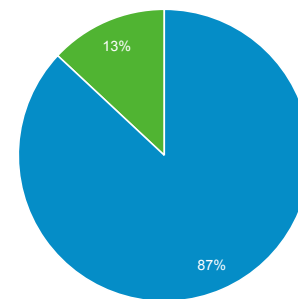

New Visitor Returning Visitor

Language

Language	Users	% Users
1. en-us	35,604	55.13%
2. en-gb	24,487	37.91%
3. en	1,266	1.96%
4. en-bd	562	0.87%
5. en-in	437	0.68%
6. (not set)	395	0.61%
7. en-au	211	0.33%
8. bn-bd	182	0.28%
9. bn	173	0.27%
10. en-ca	173	0.27%